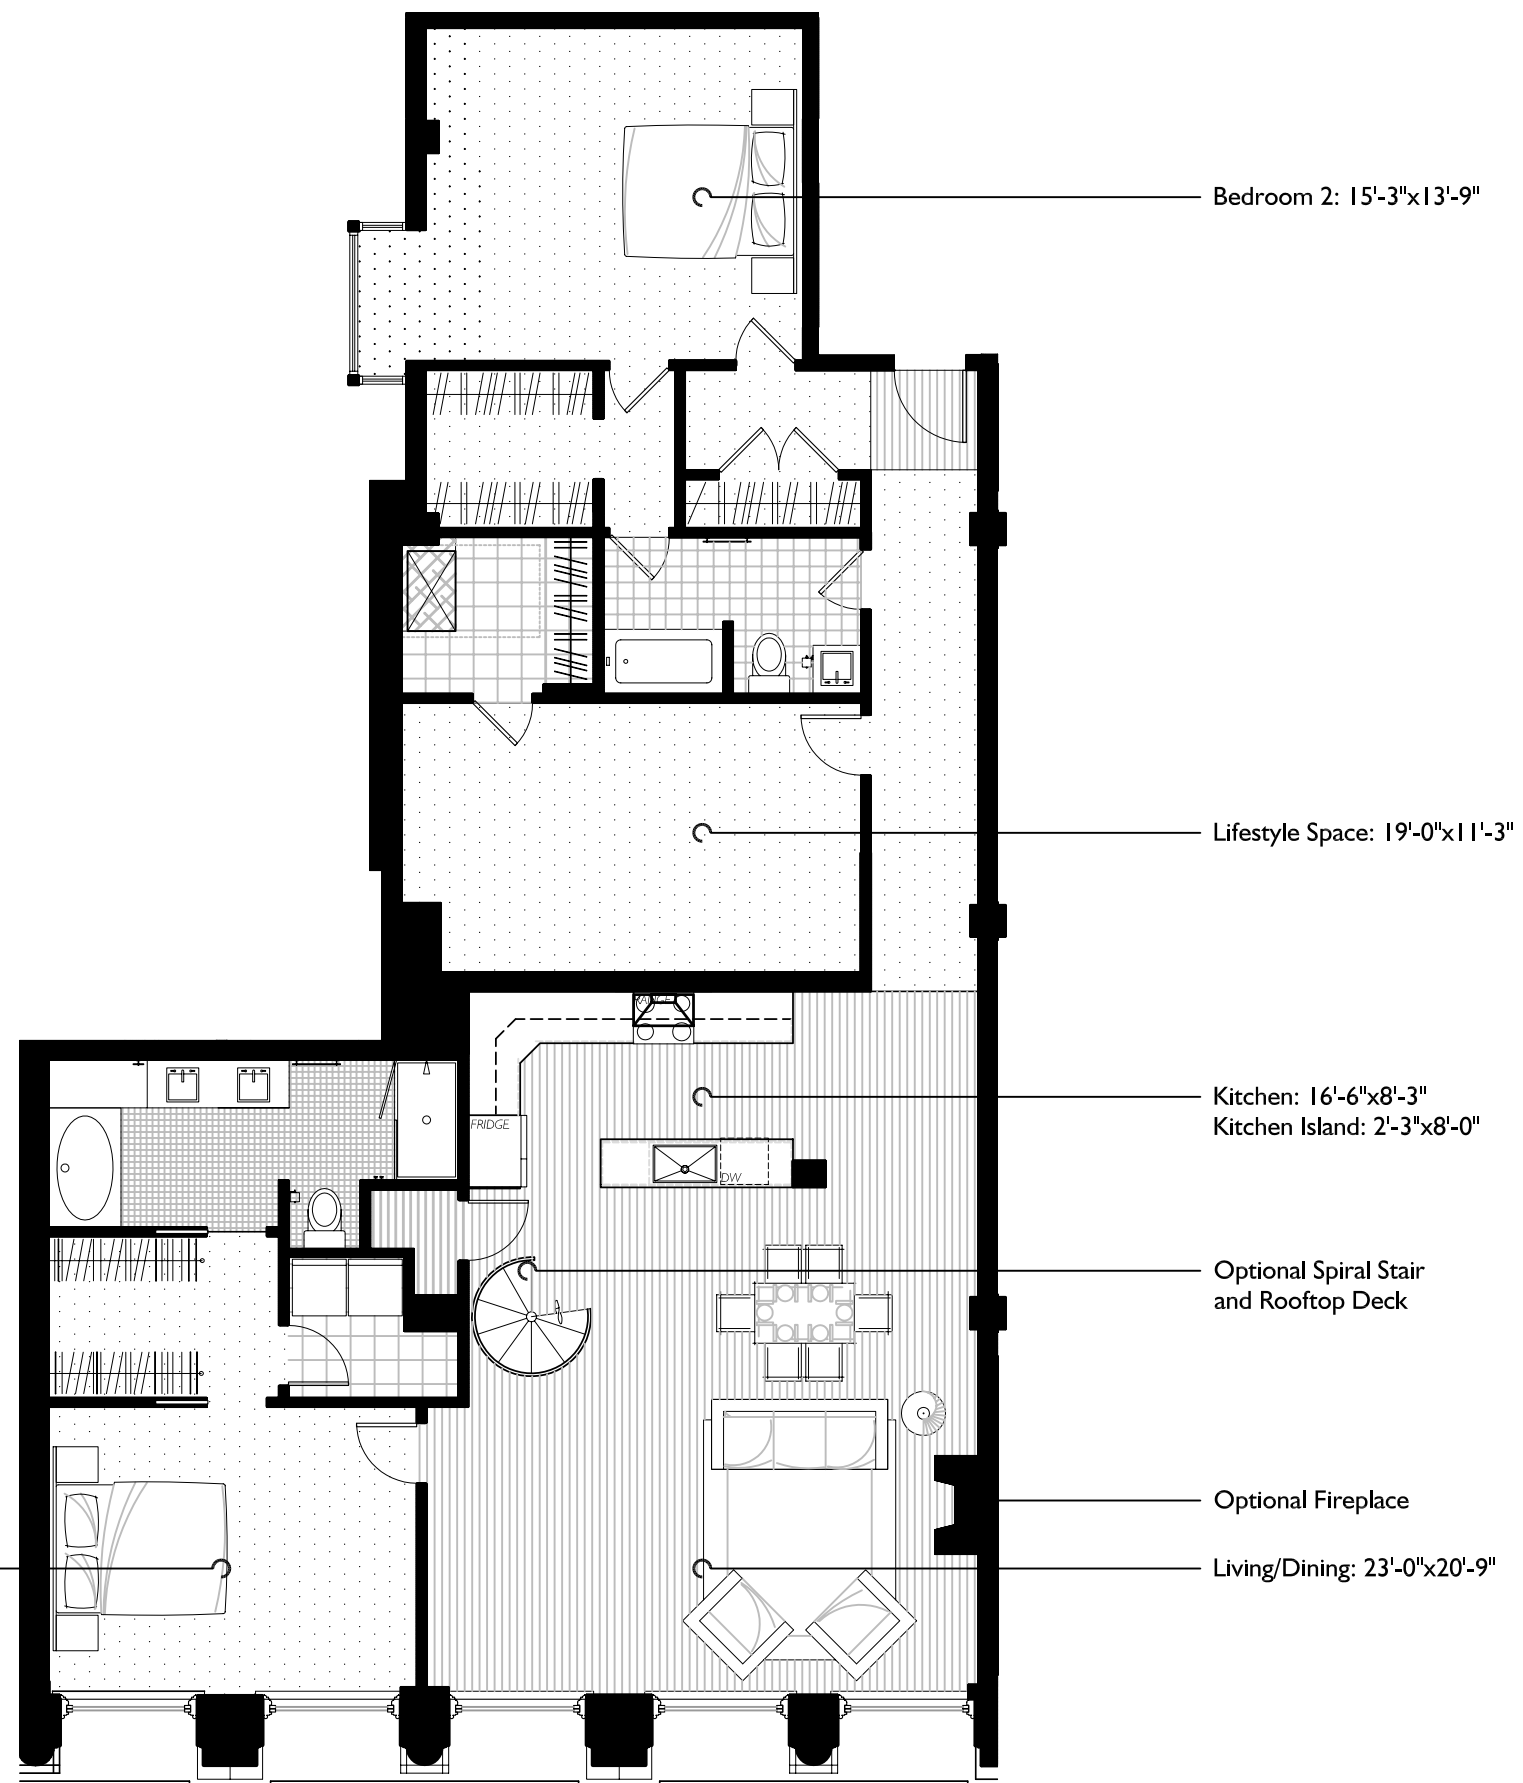

T.H.E McALPIN

Ogden Alley

4th Street

1,920 sf

Scale: 1/8" = 1'-0"

Penthouse Level 6

605